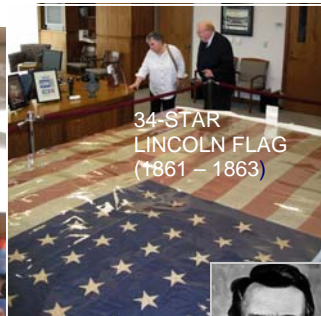

Presidential Lecture Series 2009
Ten Score: Abraham Lincoln's Legacy

RETIRING "DIRECTOR-OF-DIRECTORS" LINDA KAY PRITCHARD GATHERS WITH CURRENT INSTITUTE DIRECTOR BILL LACY; FORMER DIRECTORS, JONATHAN EARLE, RICHARD NORTON SMITH AND FMR. ASSOC. DIRECTOR RICHARD KONZEM.